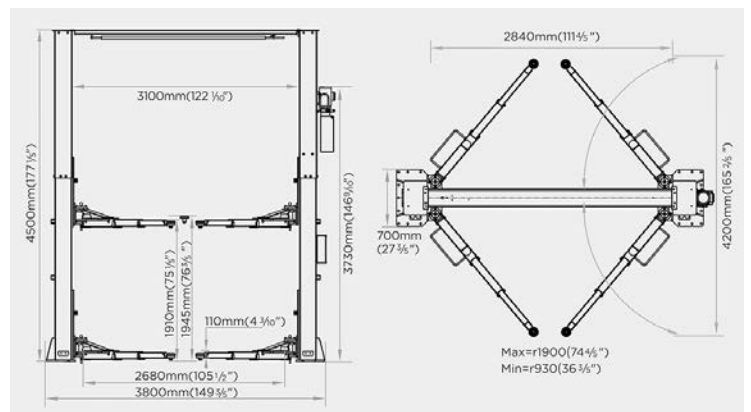

2 Post Hydraulic Lift 6000KG Clear Floor

BVL6000CF

All of us at Butts of Bawtry proudly present our new flagship lift brand 'Supalift'. Our quality ramps are all manufactured to CE standards and installed and commissioned to British standards. Backed up by a proven company with 50 years of experience in the garage equipment industry, we guarantee 'Supalift' will be a great choice for your workshop.

Key Features

- Electric Hydraulic 2 post ramp
- Electrical lock release
- Clear Floor model for clear access
- 6 tonne capacity
- Four 3 stage arms for extra long vehicles
- Adjustable lifting pads
- Comes with car door protectors as standard
- Cut off bar included to prevent top of vehicle hitting beam