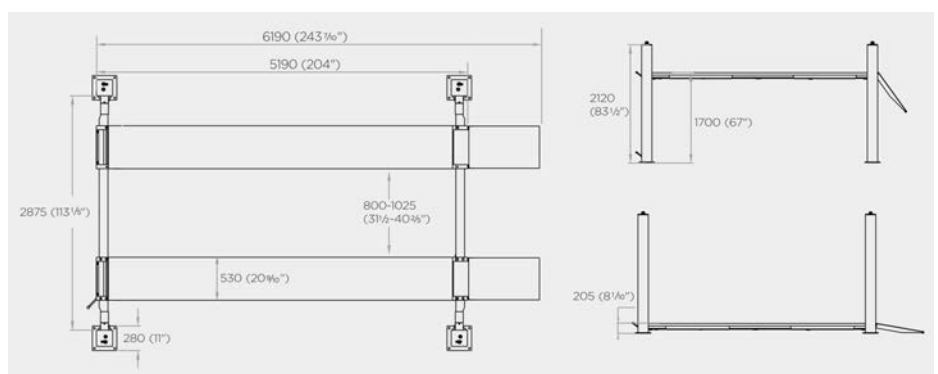

Big Pulley for steel rope

Safety valve for anti-explosion of hydraulic system

Equipped with main insurance and rope break insurance on each column

Key Features

- Electric Hydraulic 4 post ramp
- Electrical lock release
- 5 tonne capacity
- 5190mm Platforms for your cars and small vans
- Suitable for surface or recessed installation
- Three Phase