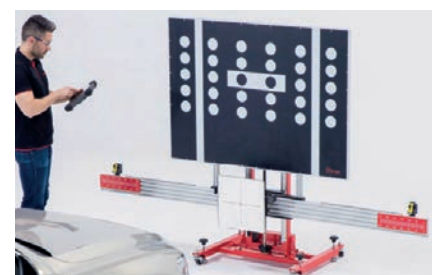

The spoiler programme is automatically activated to perform the measurements on sport and tuned car bodies for a simplified procedure

Display programme in Windows with more than 90,000 vehicle data sheets

Clear and precise display of the adjustment points in 3D graphics

Includes 3 point clamps and radius plates

Alignment on a 2 post lift now available!

Optional 2 post lift adaptors

ADAS Compatible

Wheel Alignment System 3D