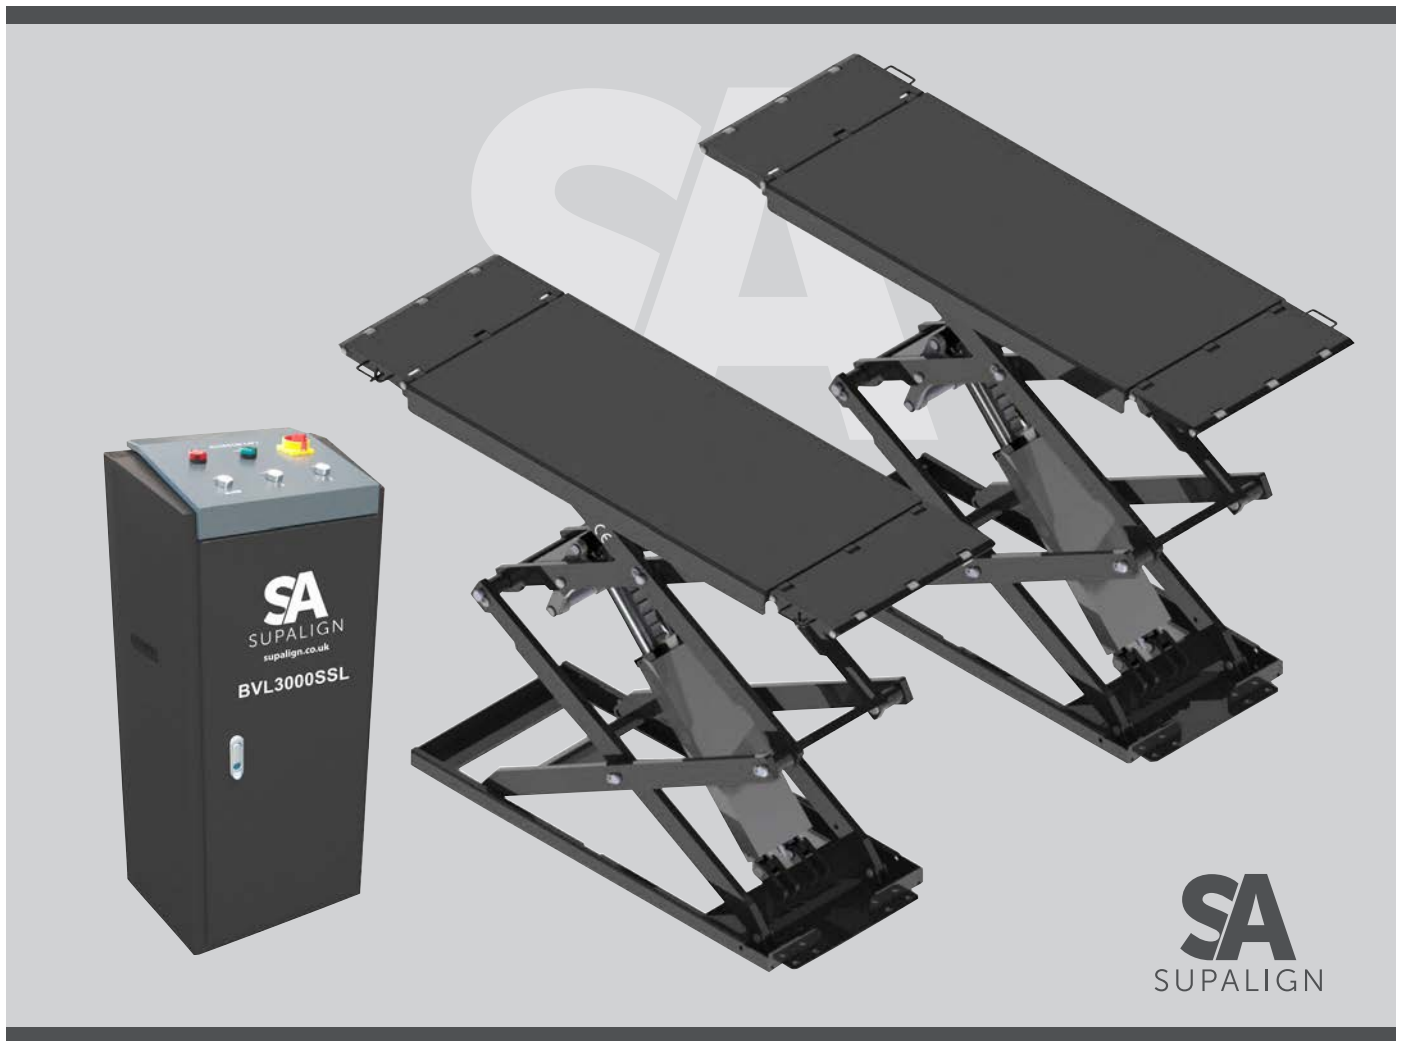

Safety descending stop & alarm

Safety valve for anti-explosion of hydraulic system

Height limit switch

Rubber pads

Short Platform Scissor Lift 3000 Kg

BVL3000SSL

All of us at Butts of Bawtry proudly present our new flagship lift brand '**Supalift**'. Our quality ramps are all manufactured to CE standards and installed and commissioned to British standards. Backed up by a proven company with 50 years of experience in the garage equipment industry, we guarantee **Supalift** will be a great choice for your workshop.