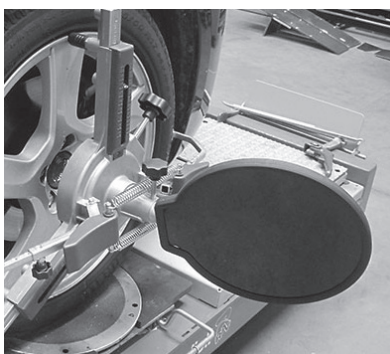

Key Features

- 3D alignment, for the fastest mobile set up, with Automatic lift level compensation.
- Can be used on any 4 post or scissor lift. No specified bay needed, with the ability to utilise all the lifts in the workshop
- Most simple and easy to understand print out with graphics for your customers
- Suitable for MOT lifts with play detectors as the only 3d on the market where no run out is required.
- ADAS compatible, a machine built in mind for the future
- Comes with 3 point clamps to avoid marking alloys
- No minimum distance required in front of the lift
- Comes with a set of radius plates as standard, brake pedal depressor and steering wheel lock

ADAS Compatible

Includes 3 point clamps and radius plates

True 3D targets

Automatic lift levelling compensation

Tablet Controlled Wheel Aligner

RAVTD2.0WIFI

All of us at Butts of Bawtry proudly present our new flagship Wheel Alignment brand '**Supalign**'. With our own specialists in house and backed by the manufacturer, Supalign is fast becoming a market leader. Backed up by a proven company with 50 years of experience in the garage equipment industry, we guarantee '**Supalign**' will be a great choice for your workshop.