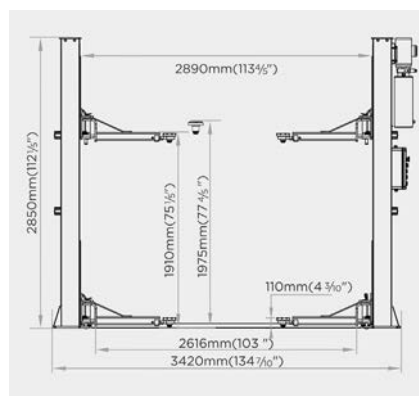

2 Post Hydraulic Lift 4000 Kg Baseplate

BVL4000B

All of us at Butts of Bawtry proudly present our new flagship lift brand 'Supalift'. Our quality ramps are all manufactured to CE standards and installed and commissioned to British standards. Backed up by a proven company with 50 years of experience in the garage equipment industry, we guarantee 'Supalift' will be a great choice for your workshop.

Key Features

- Electric Hydraulic 2 post ramp
- Electrical lock release
- Baseplate model
- 4 tonne capacity
- Two 2 stage arms and two 3 stage arms for optimal lifting
- Adjustable lifting pads
- Comes with car door protectors as standard
- Includes 70mm lift extensions as standard
- Three Phase