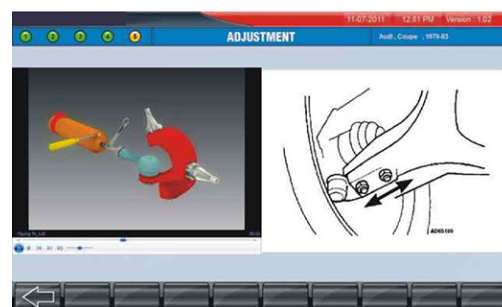

ADAS Compatible

3D Animated Illustration