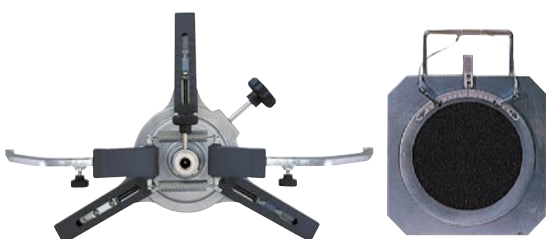

Includes 3 point clamps and radius plates

Alignment on a 2 post lift now available!

Optional 2 post lift adaptors