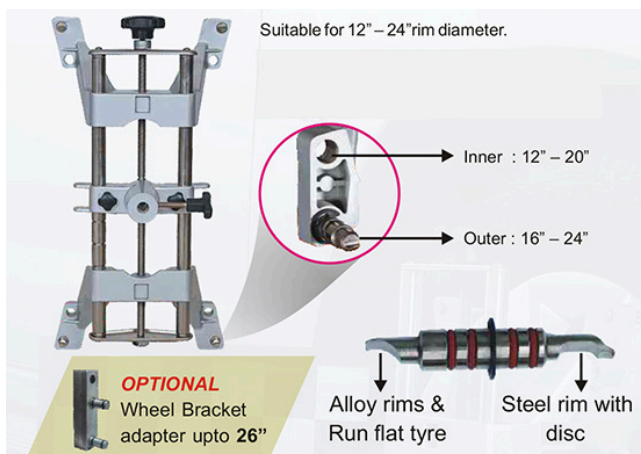

Universal Clamps