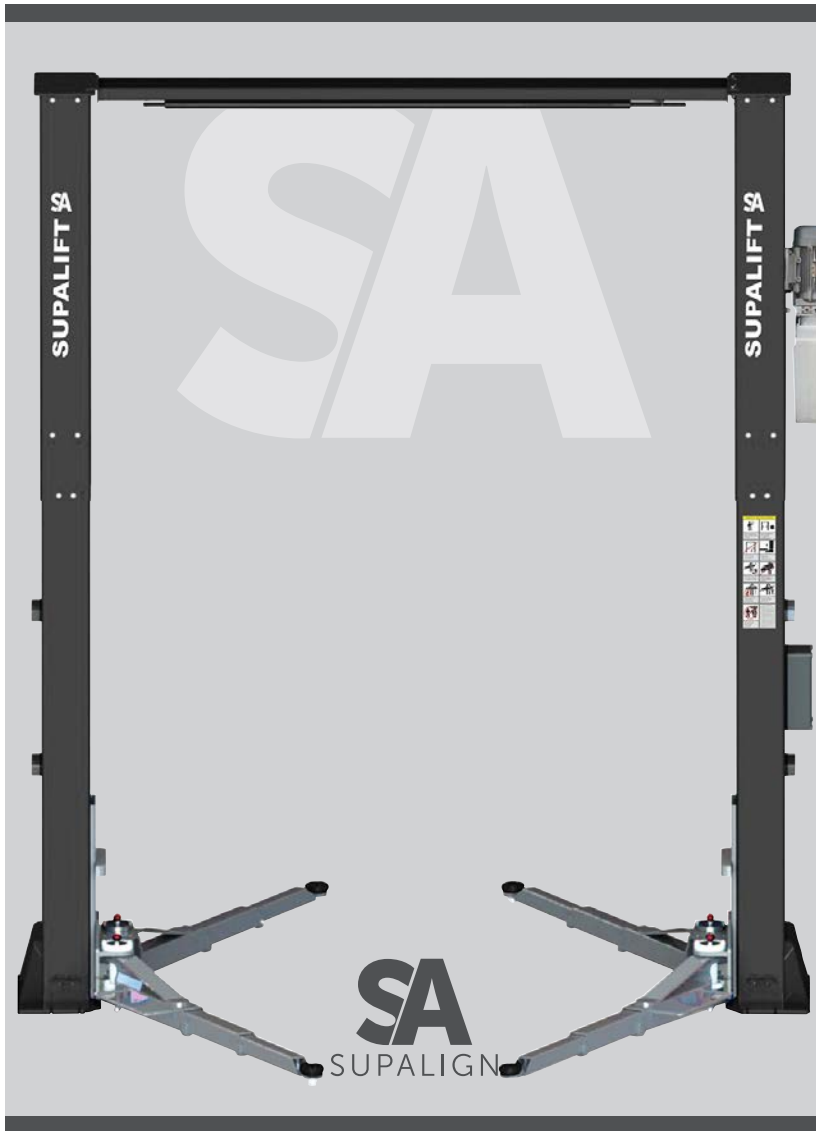

Key Features

- Electric Hydraulic 2 post ramp
- Electrical lock release
- Clear Floor model for clear access
- 6 tonne capacity
- Four 3 stage arms for extra long vehicles
- Adjustable lifting pads
- Comes with car door protectors as standard
- Cut off bar included to prevent top of vehicle hitting beam