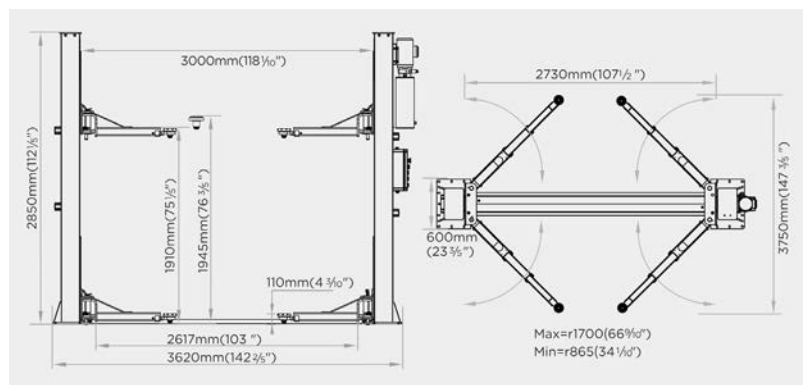

2 Post Hydraulic Lift 5000KG Baseplate

BVL5000B

All of us at Butts of Bawtry proudly present our new flagship lift brand 'Supalift'. Our quality ramps are all manufactured to CE standards and installed and commissioned to British standards. Backed up by a proven company with 50 years of experience in the garage equipment industry, we guarantee 'Supalift' will be a great choice for your workshop.

Key Features

- Electric Lock Release
- Four 3 stage arms
- Adjustable lifting pads
- Comes with car door protectors as standard
- Power 380 Volt 50/60HZ 3 Phase
- Colour GREY RAL 7016

SA
SUPALIGN