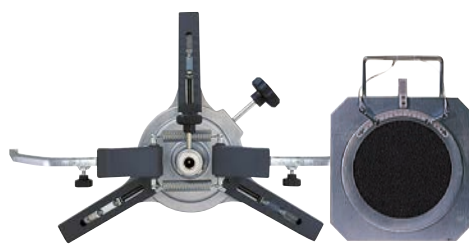

Includes 3 point clamps and radius plates