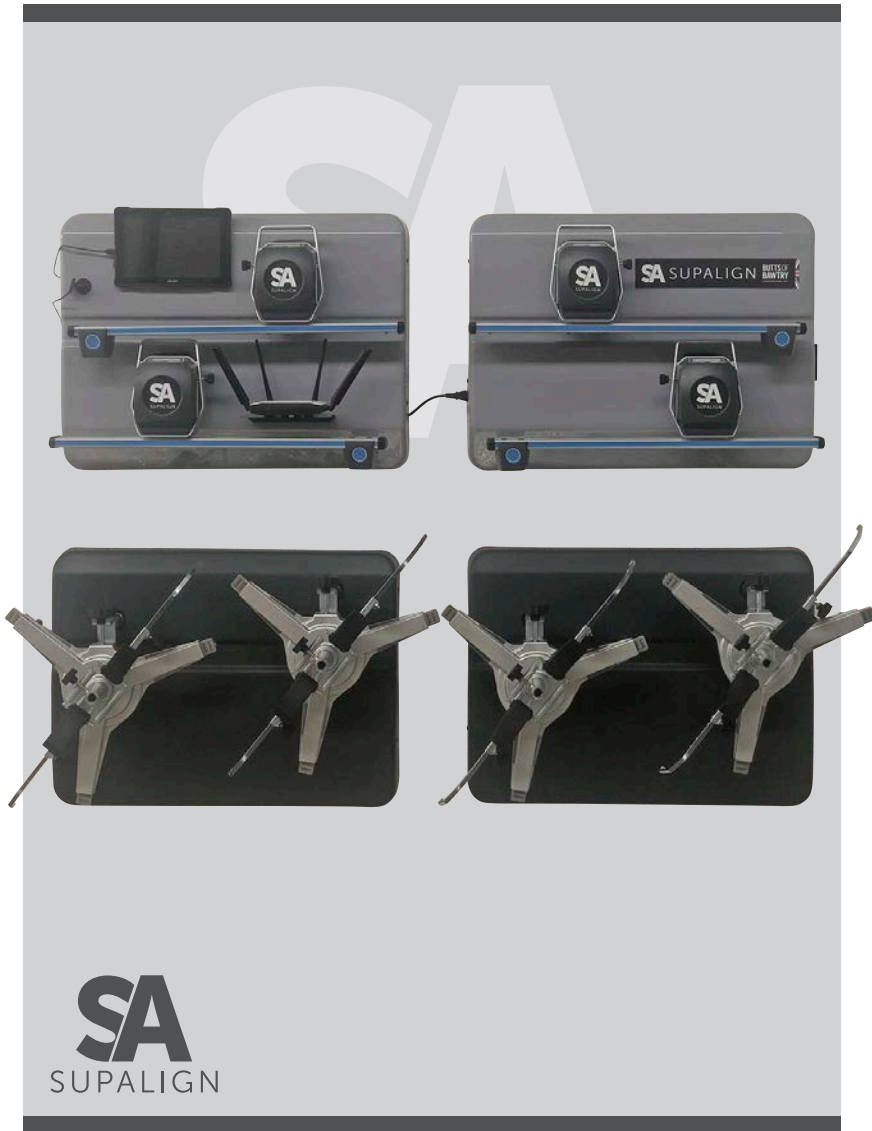

ADAS Compatible

Includes 3 point clamps and radius plates

True 3D targets

Automatic lift levelling compensation

Tablet Controlled Wheel Aligner

RAVTD2.0WIFI

All of us at Butts of Bawtry proudly present our new flagship Wheel Alignment brand '**Supalign**'. With our own specialists in house and backed by the manufacturer, Supalign is fast becoming a market leader. Backed up by a proven company with 50 years of experience in the garage equipment industry, we guarantee '**Supalign**' will be a great choice for your workshop.

Key Features

- Wall mounted version for space saving in the workshop, tablet operated
- Controlled by Bluetooth to give you maximum mobility around the workshop. No specified bay needed, with the ability to utilise all the lifts in the workshop
- Can be used on any 4 post or 2 post lift
- Send results to external printer or email to your customers
- Most simple and easy to understand print out with graphics for your customers
- Comes with 3 point clamps to avoid the need for time consuming run out compensation