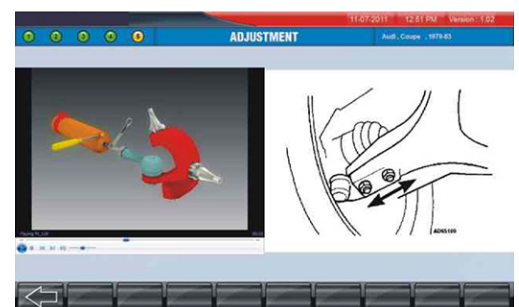

Key Features

- 3D 'crucifix' version ideal for fast fit centres
- Cabinet free for a space saving solution
- Ability to email customers reports
- Automatic boom keeping the camera the same height as the targets
- Ability to change vehicle in live readings
- Steering on lock live toe adjustments
- Quick, simple & easy to use software
- Target self-calibration
- Soft close 4 point clamps as standard.
- Brake pedal depressor, steering clamp, 1 pair of turn plates all as standard

Optional Extras
3 point quick clamps
Tablet operation

Universal Clamps

3D Animated Illustration

Data Manager

Crucifix Wheel Aligner 3D

SUPALIGN 3D C1

All of us at Butts of Bawtry proudly present our new flagship Wheel Alignment brand '**Supalign**'. With our own specialists in house and backed by the manufacturer, Supalign is fast becoming a market leader. Backed up by a proven company with 50 years of experience in the garage equipment industry, we guarantee '**Supalign**' will be a great choice for your workshop.

Key Features

- 3D 'crucifix' version ideal for fast fit centres
- Ability to email customers reports
- Automatic boom keeping the camera the same height as the targets
- Ability to change vehicle in live readings
- Steering on lock live toe adjustments
- Quick, simple & easy to use software
- Cabinet to store equipment
- Target self-calibration
- Soft close 4 point clamps as standard.
- Brake pedal depressor, steering clamp, 1 pair of turn plates all as standard

Optional Extras
3 point quick clamps
Tablet operation

Universal Clamps

3D Animated Illustration

Data Manager