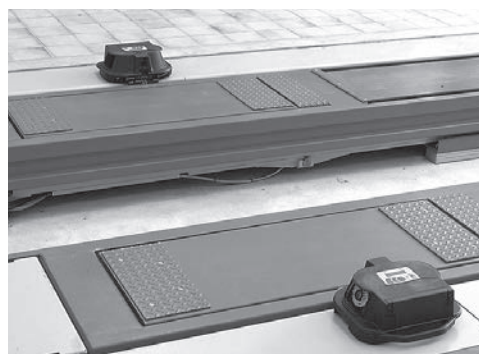

Key Features

- 3D alignment, for the fastest mobile set up, with Automatic lift level compensation.
- Can be used on any 4 post or scissor lift. No specified bay needed, with the ability to utilise all the lifts in the workshop
- Most simple and easy to understand print out with graphics for your customers
- Suitable for MOT lifts with play detectors as the only 3d on the market where no run out is required.
- ADAS compatible, a machine built in mind for the future
- Comes with 3 point clamps to avoid marking alloys
- No minimum distance required in front of the lift
- Comes with a set of radius plates as standard, brake pedal depressor and steering wheel lock

ADAS Compatible

Includes 3 point clamps and radius plates

True 3D targets

Automatic lift levelling compensation

Tablet Controlled Wheel Aligner

RAVTD2.0WIFI

All of us at Butts of Bawtry proudly present our new flagship Wheel Alignment brand '**Supalign**'. With our own specialists in house and backed by the manufacturer, Supalign is fast becoming a market leader. Backed up by a proven company with 50 years of experience in the garage equipment industry, we guarantee '**Supalign**' will be a great choice for your workshop.