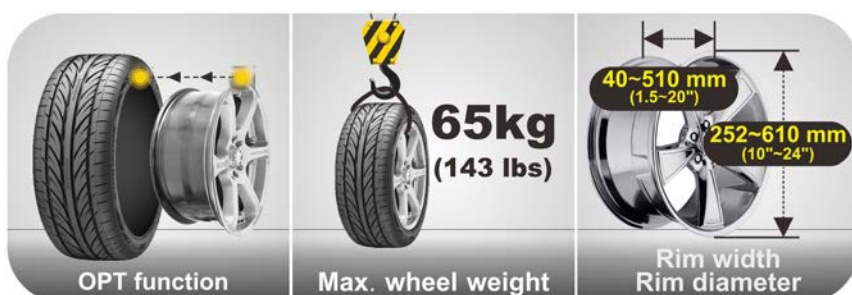

Other features include brake pedal for accurate positioning of the wheel weights. A battery fitted for use on mobile repair vehicles. As this model has no hood it makes it ideal for use in smaller workshops or vans where space is at a premium.