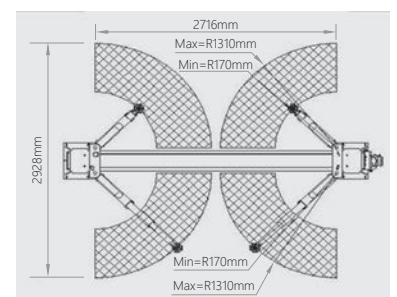

2 Post Hydraulic Lift 4000 Kg H Frame

BVL4001H

All of us at Butts of Bawtry proudly present our new flagship lift brand 'Supalign'. Our quality ramps are all manufactured to CE standards and installed and commissioned to British standards. Backed up by a proven company with 50 years of experience in the garage equipment industry, we guarantee 'Supalign' will be a great choice for your workshop.

Key Features

- Electric Hydraulic 2 post ramp
- Electrical lock release
- H Frame model for poor garage floors
- 4 tonne capacity
- Two 2 stage arms and two 3 stage arms for optimal lifting
- Adjustable lifting pads
- Comes with car door protectors as standard
- Includes 70mm lift extensions as standard
- Three Phase

SA
SUPALIGN

Safety Features:

1. Dual hydraulic cylinders
2. Safety valve for anti-explosion of hydraulic system
3. Synchronization cables
4. Chain protector
5. Easy access grease nipple design
6. Dust protection
7. Fitted with H Frame for installations with uneven or poor floors