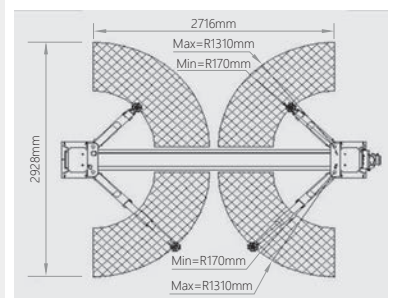

2 Post Hydraulic Lift 4000 Kg Baseplate

BVL4000B

All of us at Butts of Bawtry proudly present our new flagship lift brand 'Supalift'. Our quality ramps are all manufactured to CE standards and installed and commissioned to British standards. Backed up by a proven company with 50 years of experience in the garage equipment industry, we guarantee 'Supalift' will be a great choice for your workshop.

Key Features

- Electric Hydraulic 2 post ramp
- Electrical lock release
- Baseplate model
- 4 tonne capacity
- Two 2 stage arms and two 3 stage arms for optimal lifting
- Adjustable lifting pads
- Comes with car door protectors as standard
- Includes 70mm lift extensions as standard
- Three Phase