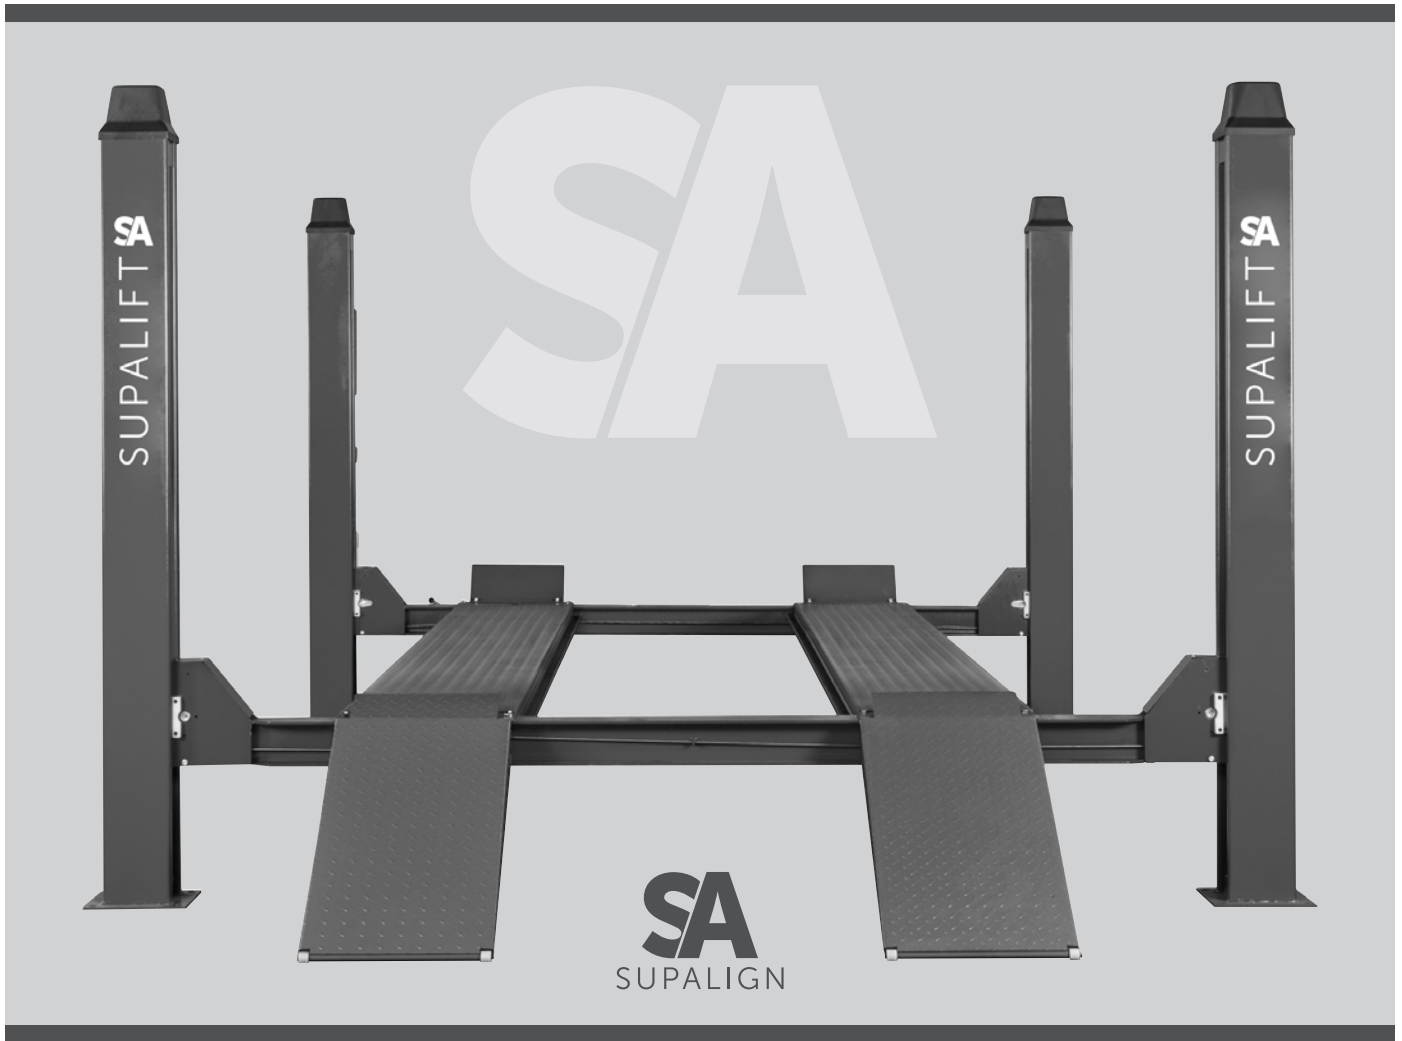

Key Features

- Electric Hydraulic 2 post ramp
- Electrical lock release
- Clear Floor model for clear access
- 6 tonne capacity
- Four 3 stage arms for extra long vehicles
- Adjustable lifting pads
- Comes with car door protectors as standard
- Cut off bar included to prevent top of vehicle hitting beam

Top beam design

Height limit switch

Car door protection

Arm lock engaged automatically when lifting

Foot Protection Device

Dual hydraulic cylinders

Safety valve for anti-explosion of hydraulic system

Synchronization cables

Chain protector

Easy access grease nipple design

Dust protection

4 Post Lift 5000 Kg

BVL50004P

All of us at Butts of Bawtry proudly present our new flagship lift brand 'Supalift'. Our quality ramps are all manufactured to CE standards and installed and commissioned to British standards. Backed up by a proven company with 50 years of experience in the garage equipment industry, we guarantee 'Supalign' will be a great choice for your workshop.