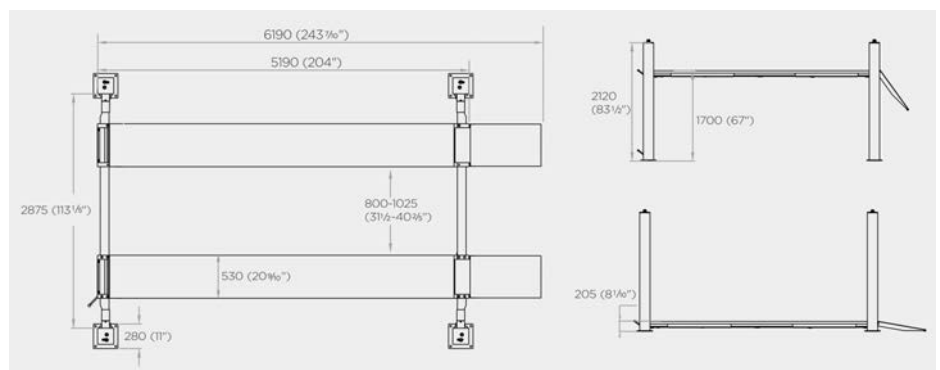

Big Pulley for steel rope

Safety valve for anti-explosion of hydraulic system

Equipped with main insurance and rope break insurance on each column

Key Features

- Electric Hydraulic 4 post ramp
- Electrical lock release
- 5 tonne capacity
- Front radius and rear slip plates for wheel alignment applications
- 5190mm Platforms for your cars and small vans
- Suitable for surface or recessed installation
- Three Phase