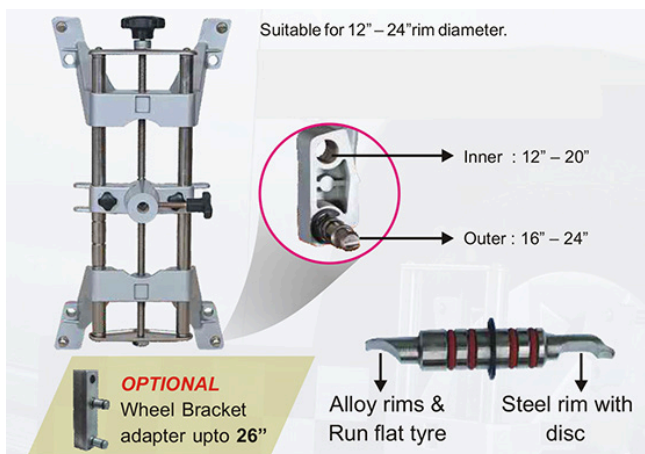

Universal Clamps