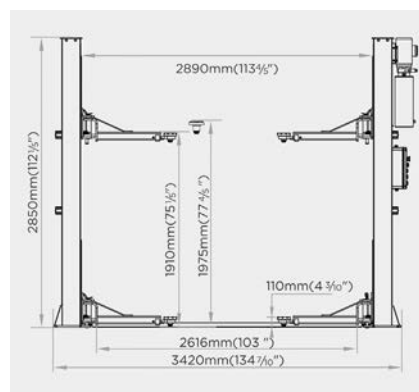

2 Post Hydraulic Lift 4000 Kg H Frame

BVL4001H

All of us at Butts of Bawtry proudly present our new flagship lift brand 'Supalign'. Our quality ramps are all manufactured to CE standards and installed and commissioned to British standards. Backed up by a proven company with 50 years of experience in the garage equipment industry, we guarantee 'Supalign' will be a great choice for your workshop.

Key Features

- Electric Hydraulic 2 post ramp
- Electrical lock release
- H Frame model for poor garage floors
- 4 tonne capacity
- Two 2 stage arms and two 3 stage arms for optimal lifting
- Adjustable lifting pads
- Comes with car door protectors as standard
- Includes 70mm lift extensions as standard
- Three Phase

SA
SUPALIGN

Safety Features:

1. Dual hydraulic cylinders
2. Safety valve for anti-explosion of hydraulic system
3. Synchronization cables
4. Chain protector
5. Easy access grease nipple design
6. Dust protection
7. Fitted with H Frame for installations with uneven or poor floors