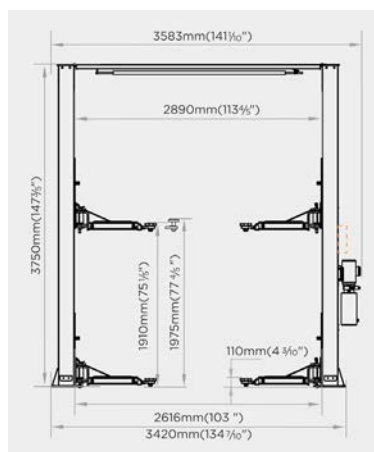

Top beam design

Height limit switch

Car door protection

Dual hydraulic cylinders

Safety valve for anti-explosion of hydraulic system

Synchronization cables

Arm pad

Automatic all-steel arm-locking device