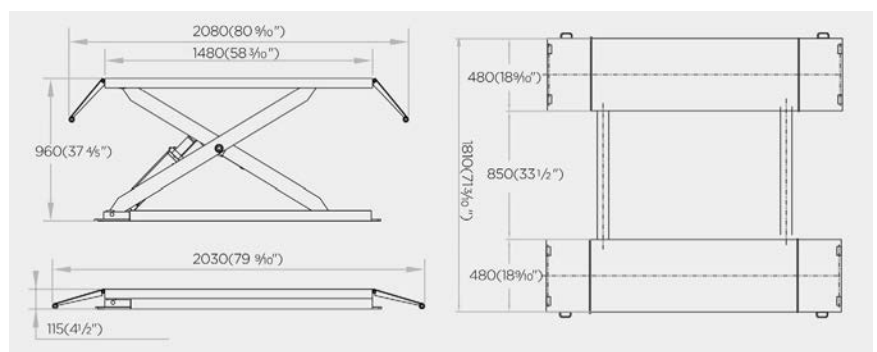

Key Features

- Electric Hydraulic Mobile midrise ramp
- Electrical lock release
- 3 tonne capacity
- SINGLE Phase

Electrical locks engaged automatically when lowering

Synchronized hydraulic cylinders system

Safety descending stop & alarm

Safety valve for anti-explosion of hydraulic system

Height limit switch

Rubber pads