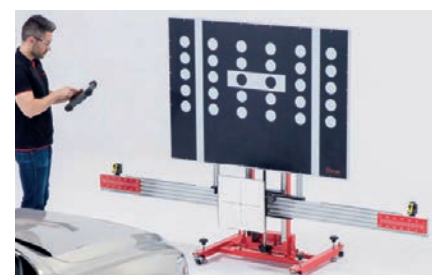

Key Features

- Wall mounted version for space saving in the workshop, tablet operated
- Controlled by Bluetooth to give you maximum mobility around the workshop. No specified bay needed, with the ability to utilise all the lifts in the workshop
- Can be used on any 4 post or 2 post lift
- Send results to external printer or email to your customers
- Most simple and easy to understand print out with graphics for your customers
- Comes with 3 point clamps to avoid the need for time consuming run out compensation

Optional Extras

- 2 x black wall panels (as seen in picture)
- 2 post drop down links for alignment on 2 post lifts
- Wheel alignment tables

Wall mounted version

Alignment on a 2 post lift now available!

Optional 2 post lift adaptors

ADAS Compatible

Crucifix Wheel Aligner 3D No cabinet

SUPALIGN BOXLESS

All of us at Butts of Bawtry proudly present our new flagship Wheel Alignment brand 'Supalign'. With our own specialists in house and backed by the manufacturer, Supalign is fast becoming a market leader. Backed up by a proven company with 50 years of experience in the garage equipment industry, we guarantee 'Supalign' will be a great choice for your workshop.

Key Features

- 3D 'crucifix' version ideal for fast fit centres
- Cabinet free for a space saving solution
- Ability to email customers reports
- Automatic boom keeping the camera the same height as the targets
- Ability to change vehicle in live readings
- Steering on lock live toe adjustments
- Quick, simple & easy to use software
- Target self-calibration
- Soft close 4 point clamps as standard.
- Brake pedal depressor, steering clamp, 1 pair of turn plates all as standard