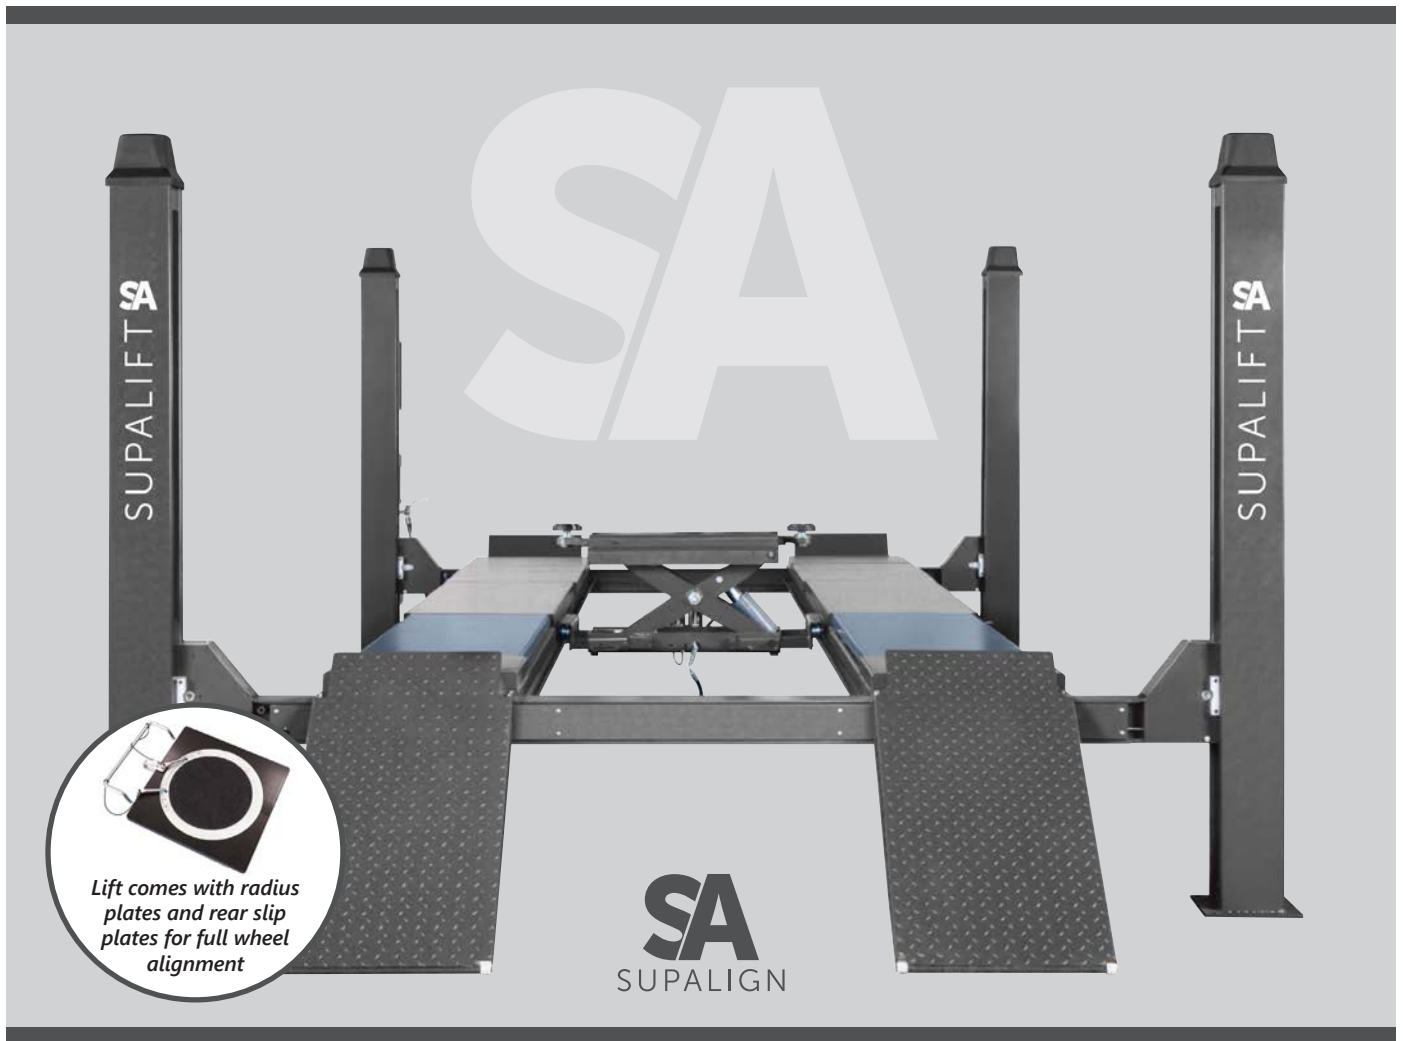

Big Pulley for steel rope

Safety valve for anti-explosion of hydraulic system

Equipped with main insurance and rope break insurance on each column

Key Features

- Electric Hydraulic 4 post ramp
- Electrical lock release
- 5 tonne capacity
- 5190mm Platforms for your cars and small vans
- Suitable for surface or recessed installation
- Three Phase

Lift comes with radius plates and rear slip plates for full wheel alignment

4 Post Wheel Alignment Lift 5000 Kg

BVL50004PWA

All of us at Butts of Bawtry proudly present our new flagship lift brand 'Supalift'. Our quality ramps are all manufactured to CE standards and installed and commissioned to British standards. Backed up by a proven company with 50 years of experience in the garage equipment industry, we guarantee 'Supalign' will be a great choice for your workshop.

Big Pulley for steel rope

Safety valve for anti-explosion of hydraulic system

Equipped with main insurance and rope break insurance on each column

Key Features

- Electric Hydraulic 4 post ramp
- Electrical lock release
- 5 tonne capacity
- Front radius and rear slip plates for wheel alignment applications
- 5190mm Platforms for your cars and small vans
- Suitable for surface or recessed installation
- Three Phase